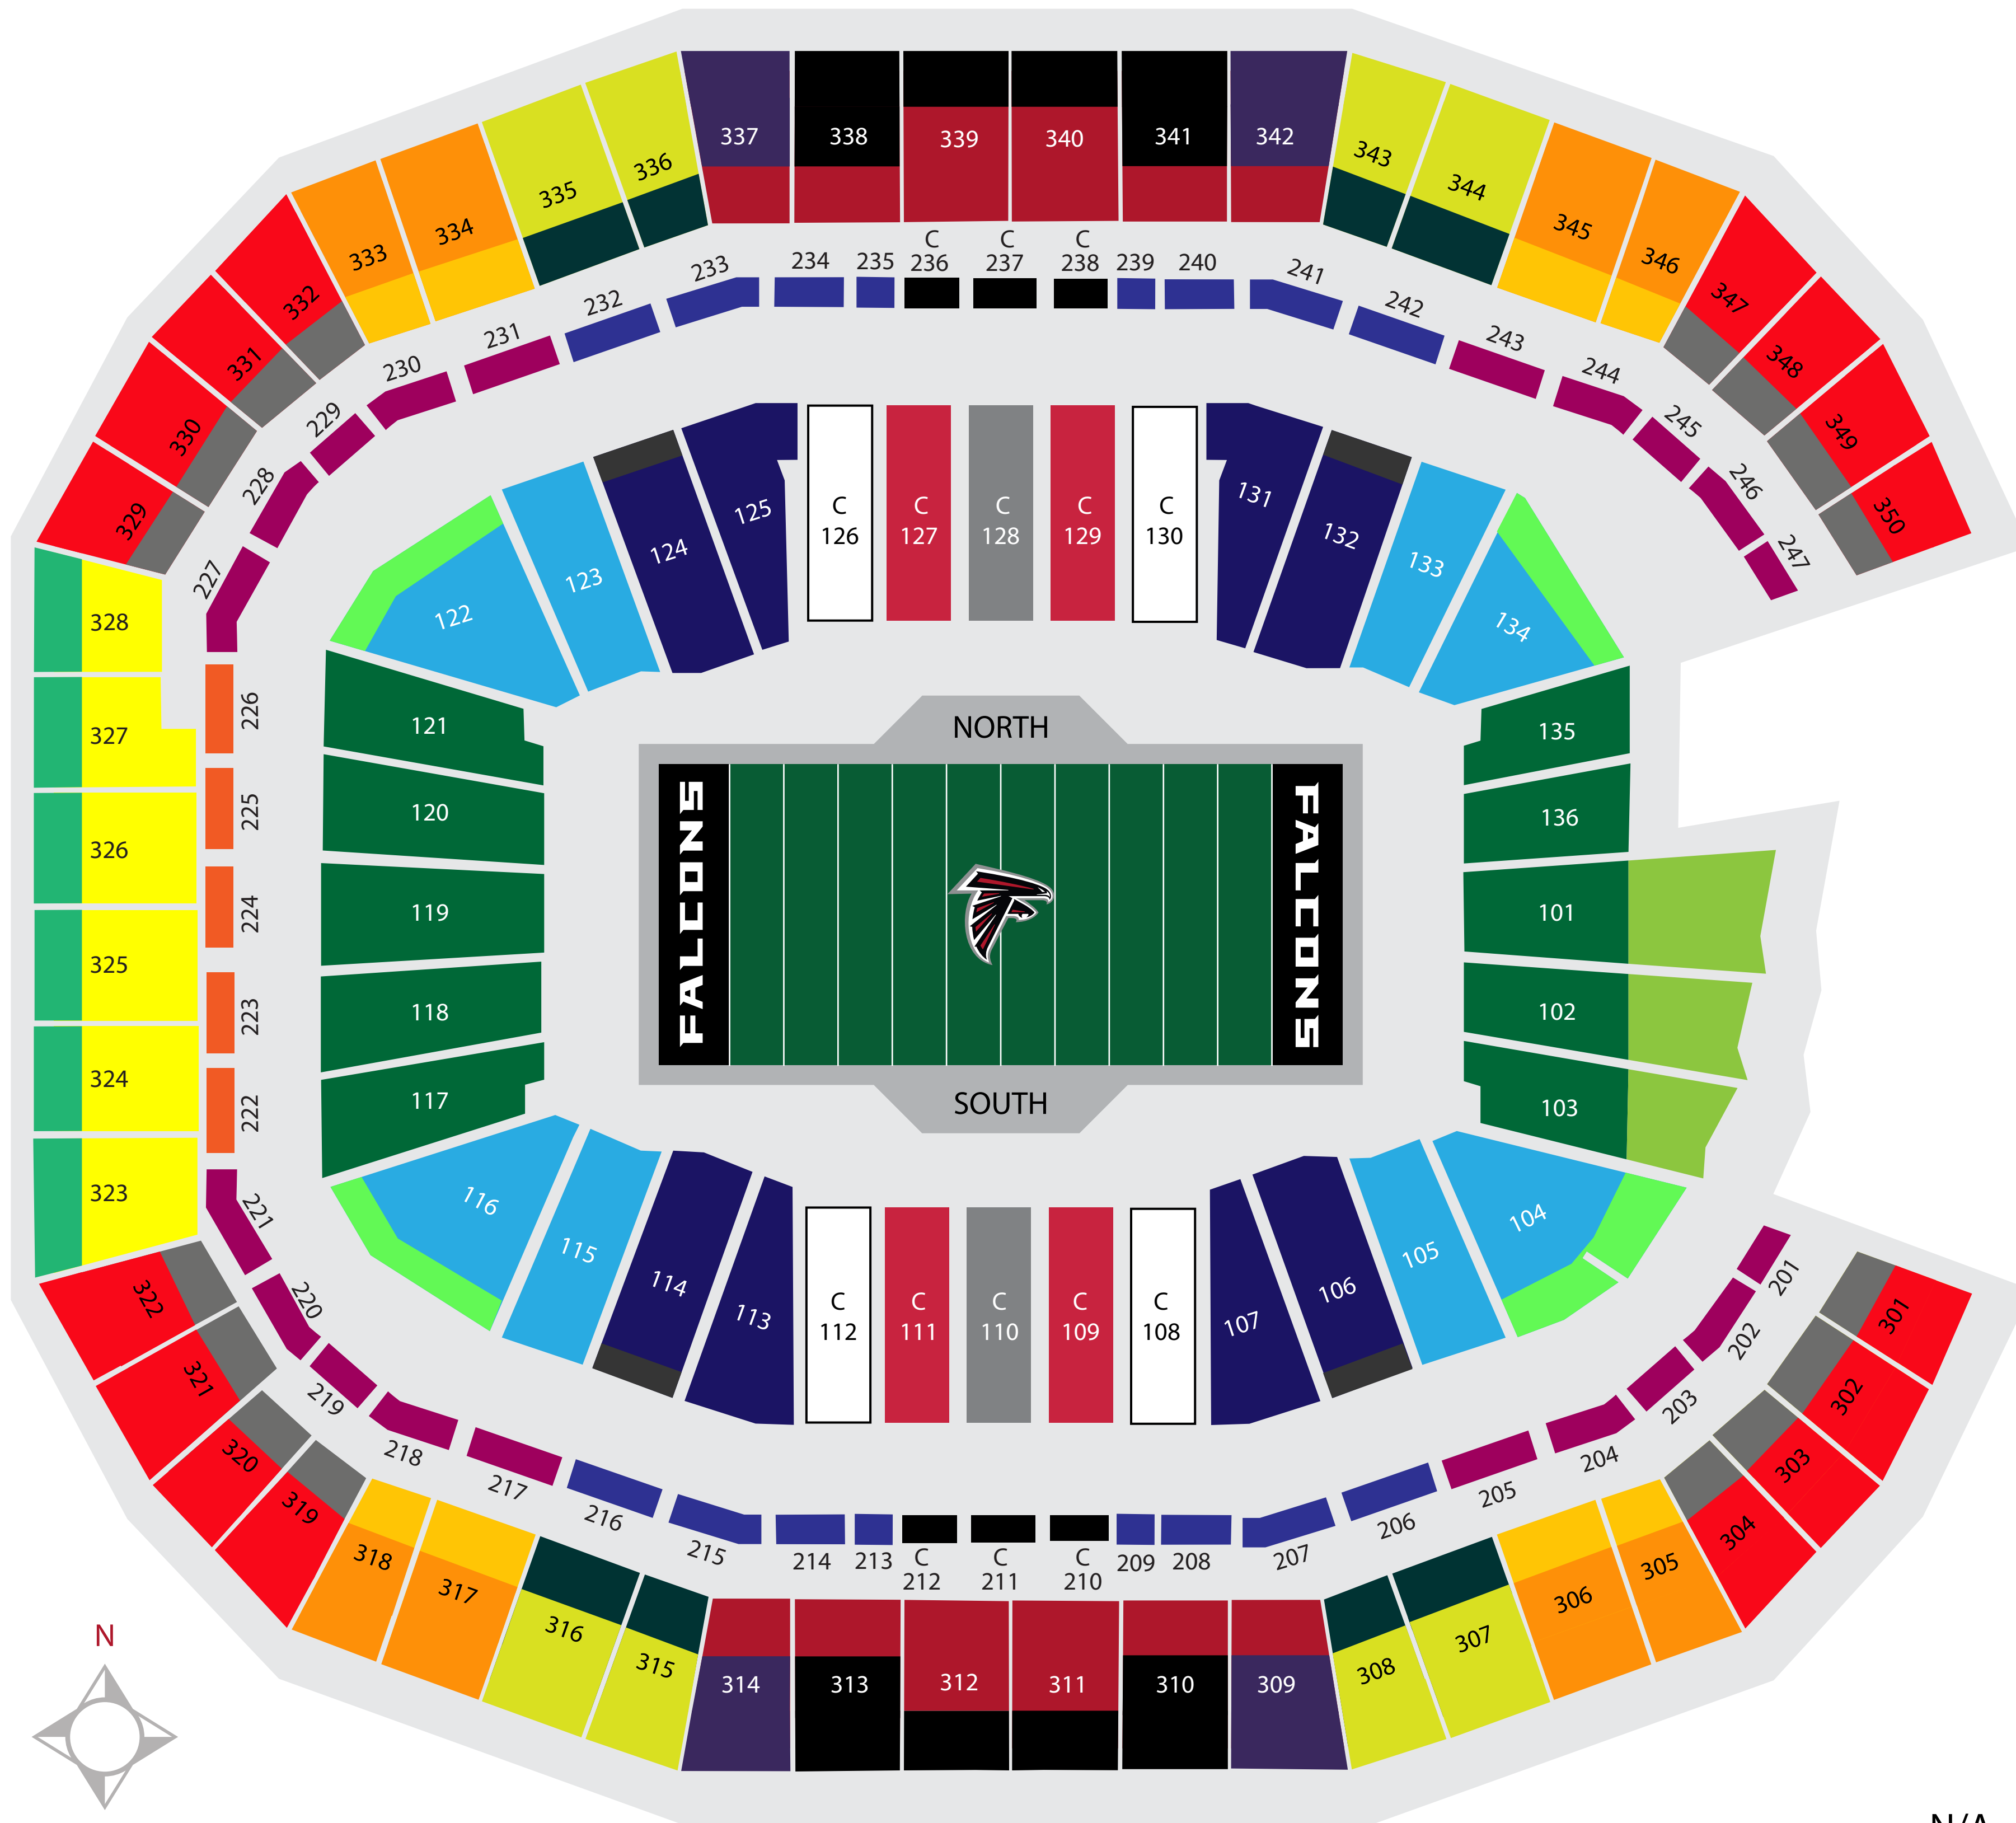

MERCEDES-BENZ STADIUM SEAT MAP

2019 COST PER SEAT CLUB LEVEL

\$8,550
\$5,670
\$5,000
\$4,350
100 LEVEL
\$2,310
\$1,990
\$1,890
\$1,790
\$1,540
200 LEVEL
\$2,060
\$1,730
\$1,490
300 LEVEL
\$1,390
\$1,200
\$1,150
\$1,150
\$1,100
\$950
\$850
\$950
\$750
N/A
N/A

N/A = No Available Inventory

2019 Pricing includes the cost of season tickets + a PSL down payment